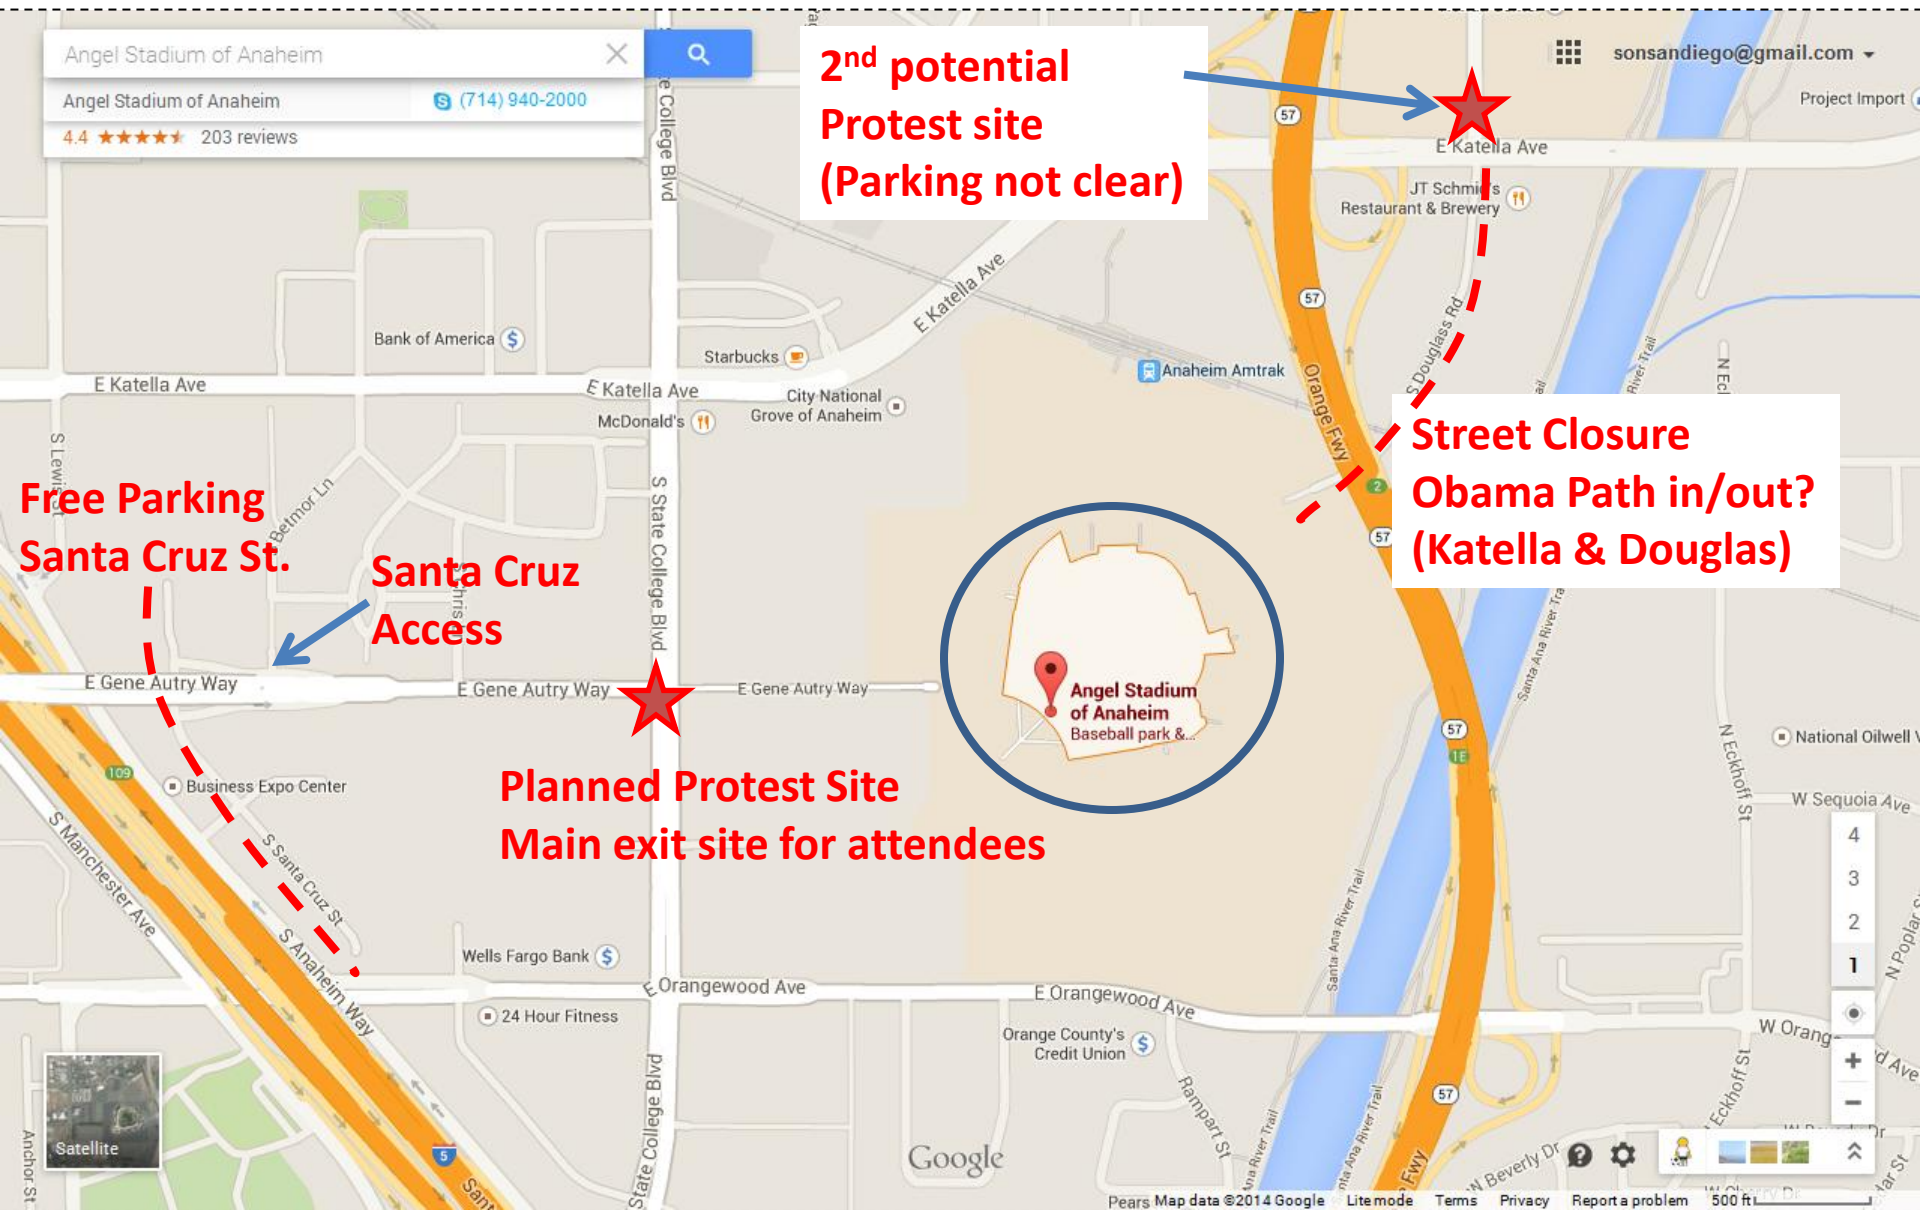

Obama is thought to arrive about 10AM
and depart about 1PM via S. Douglas and E. Katella.

**2nd potential
Protest site
(Parking not clear)**

**Street Closure
Obama Path in/out?
(Katella & Douglas)**

**Free Parking
Santa Cruz St.**

**Santa Cruz
Access**

**Planned Protest Site
Main exit site for attendees**